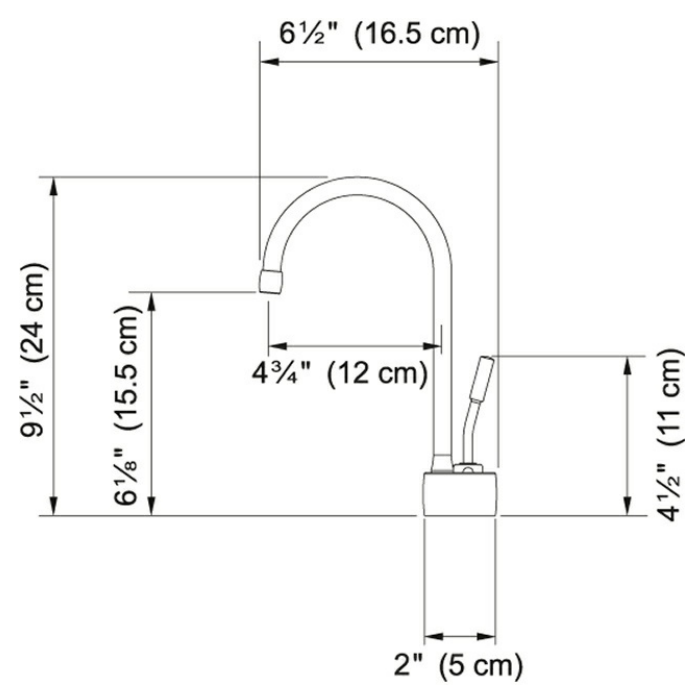

## LB7200C Polished Chrome

Product Picture

Technical Drawing

Product Information

Version	Hot & Filtered Cold Water Dispenser
Where to buy	Showroom
Countertop hole diameter	1 3/8"

Article Numbers

FUN#	120.0504.404
US Part Number	LB7200C